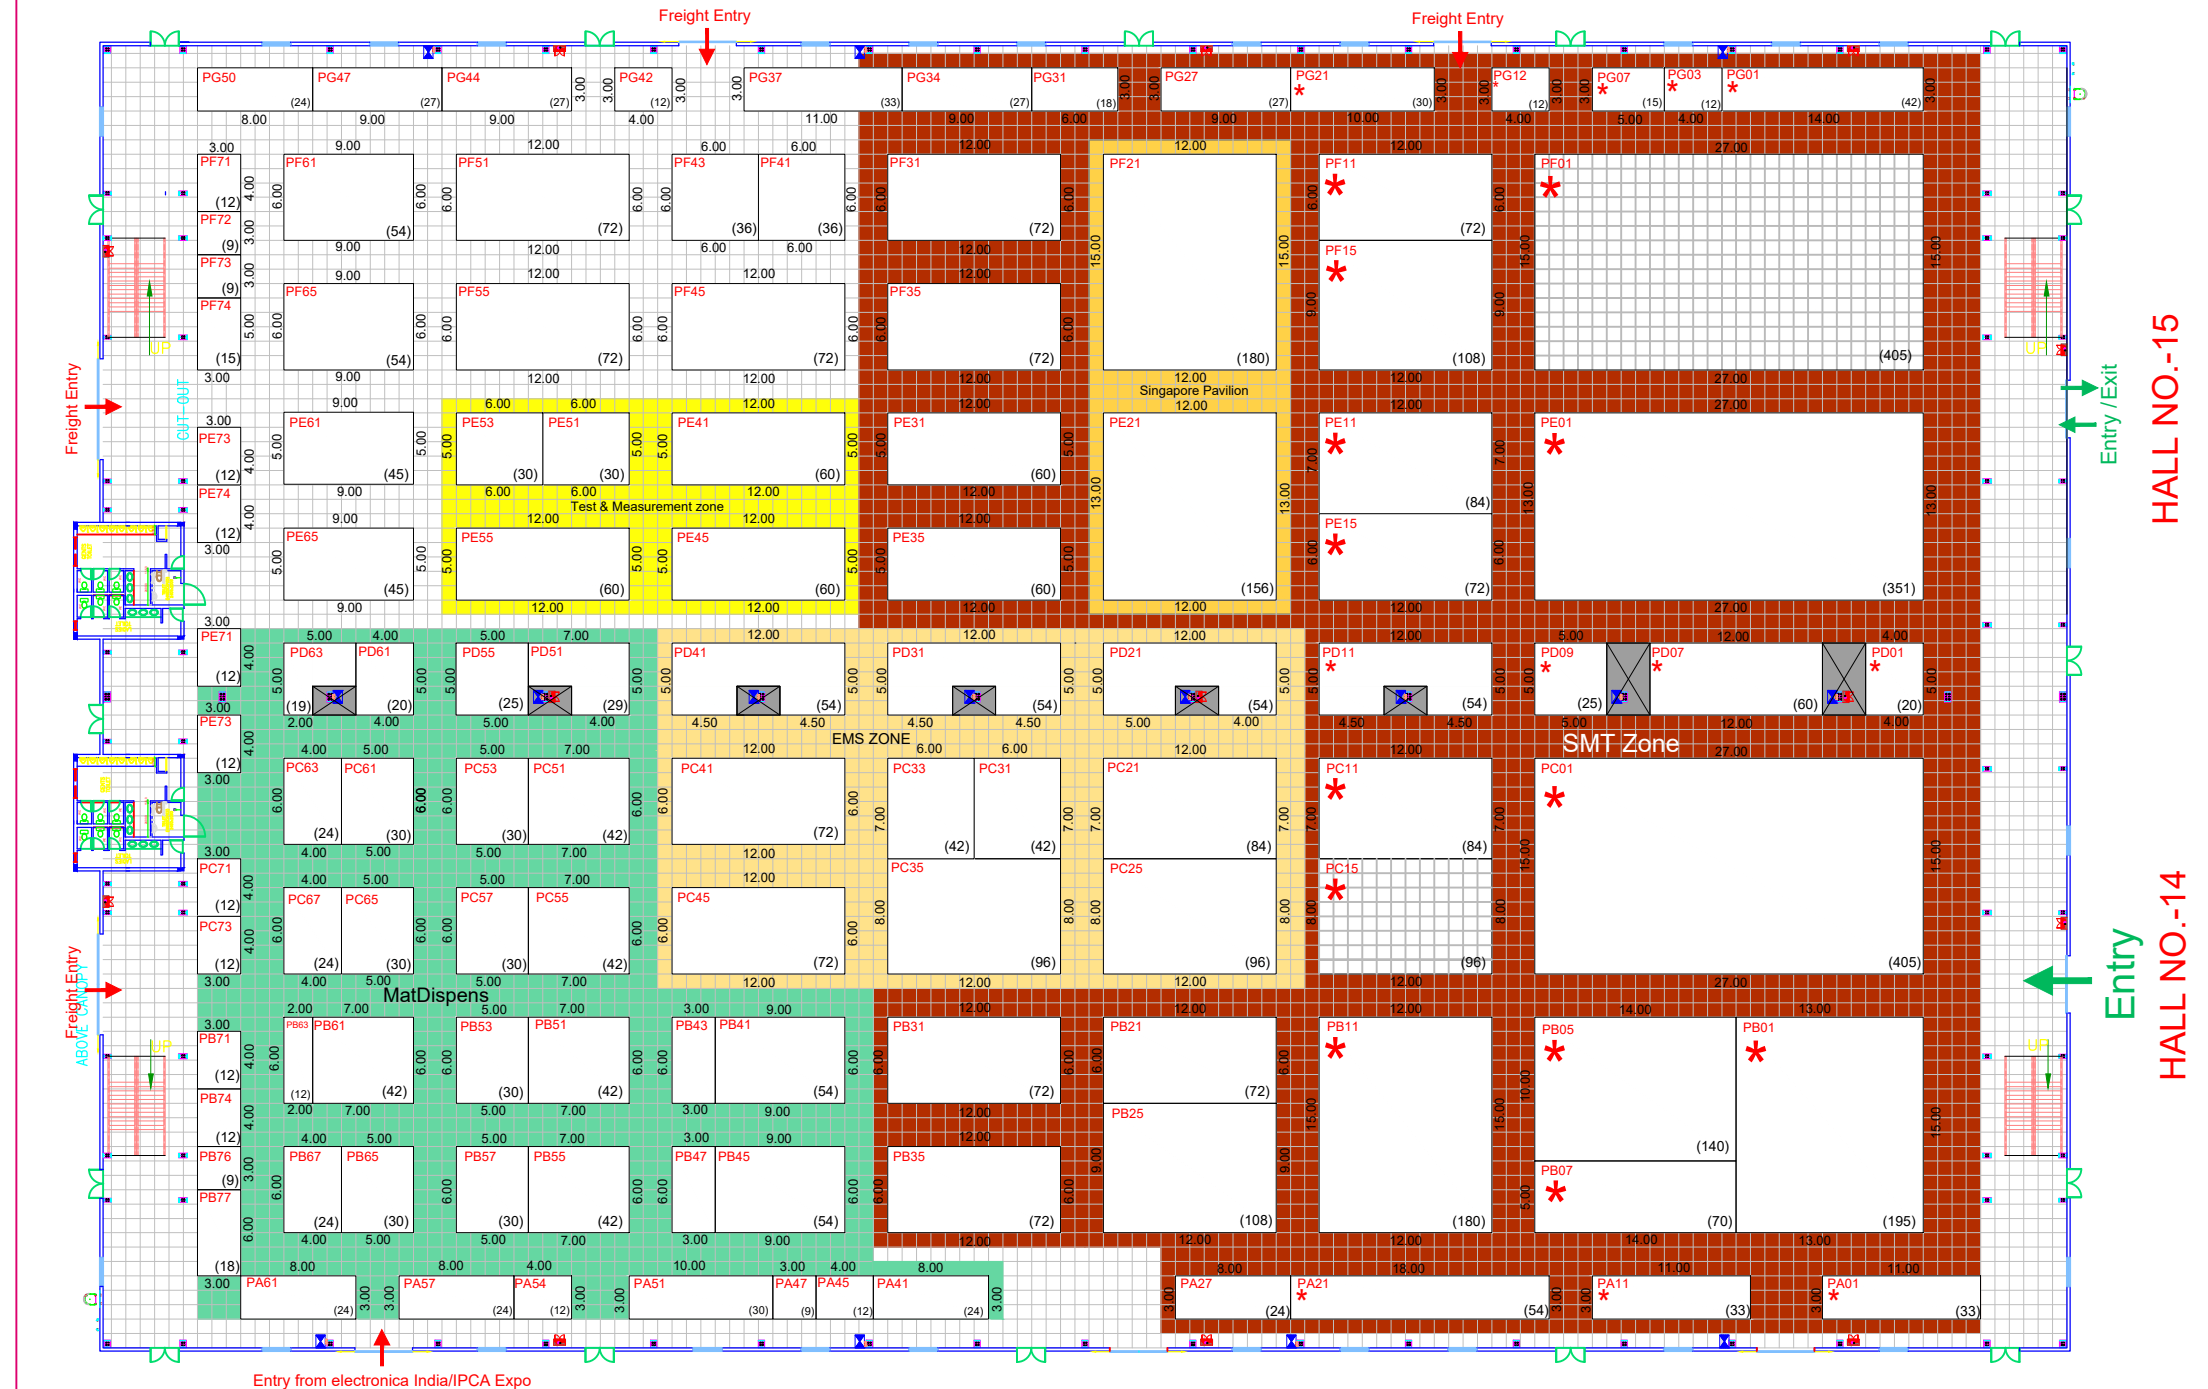

September 21 | 22 | 23, 2022
India Expo Centre, Greater Noida, Delhi NCR

* Premium Locations

EMS ZONE	Test & Measurement zone	MatDispens
SMT Zone	Singapore Pavilion	

Note : Indicative layout. Location are not confirmed